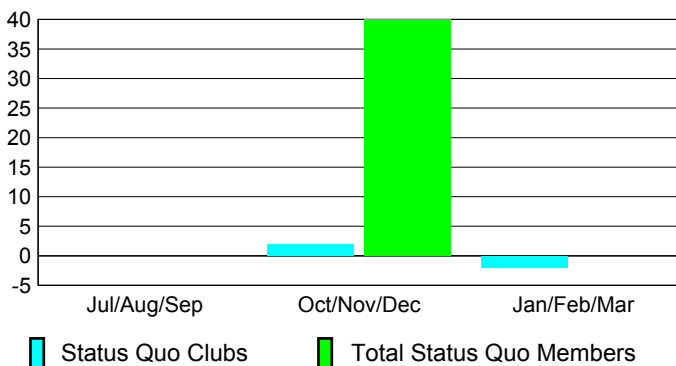

Club Results 2009-2010

Goal, New, Dropped, Gain/Loss

Comparison of Club Gain/Loss

Current Year Compared to the Previous Year

YTD Status Quo Clubs 2009-2010

Status Quo Clubs Compared to Status Quo Members

MEMBERSHIP

Membership Results
2009-2010

Membership
2008-2009

Month	Net Memb Goal	Actual New Memb	Actual Dropped Memb	Gain/Loss of Memb	Gain/Loss of Memb
Jul/Aug/Sep	5	81	-95	-14	30
Oct/Nov/Dec	20	45	-75	-30	-45
Jan/Feb/Mar	45	75	-87	-12	37
Totals	70	201	-257	-56	22