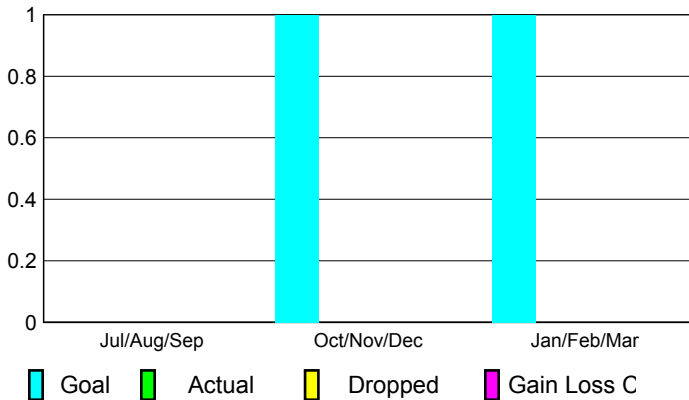

2009-2010 GMT Quarterly Report for District (or Undistricted) **District 108AB**

GMT: **Federico STEINHAUS**

Location: **ITALY**

GMT CA: **4**

CLUBS

Club Results
2009-2010

Clubs
2008-2009

Month	New Club Goal	Actual New Clubs	Actual Dropped Clubs	Gain/Loss of Clubs	Gain/Loss of Clubs
Jul/Aug/Sep	0	0	0	0	2
Oct/Nov/Dec	1	0	0	0	1
Jan/Feb/Mar	1	0	0	0	1
Totals	2	0	0	0	4

Club Results 2009-2010

Goal, New, Dropped, Gain/Loss

Comparison of Club Gain/Loss

Current Year Compared to the Previous Year

YTD Status Quo Clubs 2009-2010

Status Quo Clubs Compared to Status Quo Members

MEMBERSHIP