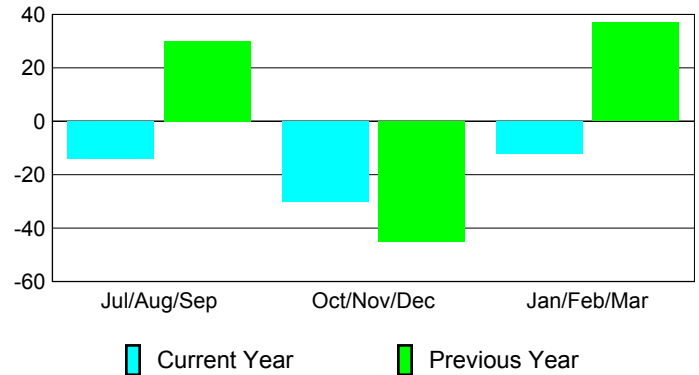

Membership Results
2009-2010

Membership
2008-2009

Month	Net Memb Goal	Actual New Memb	Actual Dropped Memb	Gain/Loss of Memb	Gain/Loss of Memb
Jul/Aug/Sep	5	81	-95	-14	30
Oct/Nov/Dec	20	45	-75	-30	-45
Jan/Feb/Mar	45	75	-87	-12	37
Totals	70	201	-257	-56	22

Membership Results 2009-2010

Goal, New, Dropped, Gain/Loss

Comparison of Membership Gain/Loss

Current Year Compared to the Previous Year

Gender Comparison 2009-2010

Jul/Aug/Sep

Oct/Nov/Dec

Jan/Feb/Mar