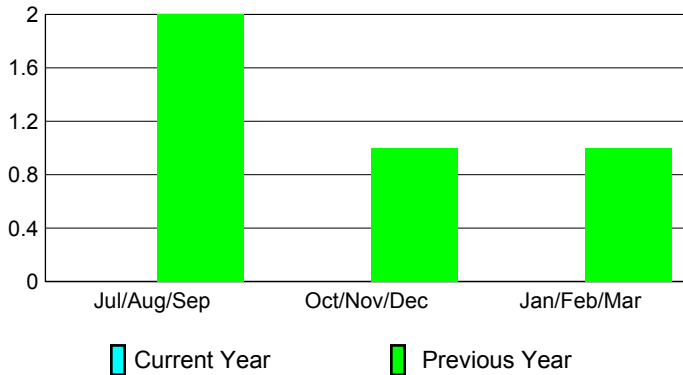

2009-2010 GMT Quarterly Report for District (or Undistricted) **District 108AB**

GMT: **Federico STEINHAUS**

Location: **ITALY**

GMT CA: **4**

CLUBS

Club Results
2009-2010

Clubs
2008-2009

Month	New Club Goal	Actual New Clubs	Actual Dropped Clubs	Gain/Loss of Clubs	Gain/Loss of Clubs
Jul/Aug/Sep	0	0	0	0	2
Oct/Nov/Dec	1	0	0	0	1
Jan/Feb/Mar	1	0	0	0	1
Totals	2	0	0	0	4

Club Results 2009-2010

Goal, New, Dropped, Gain/Loss

Comparison of Club Gain/Loss

Current Year Compared to the Previous Year

YTD Status Quo Clubs 2009-2010

Status Quo Clubs Compared to Status Quo Members

MEMBERSHIP