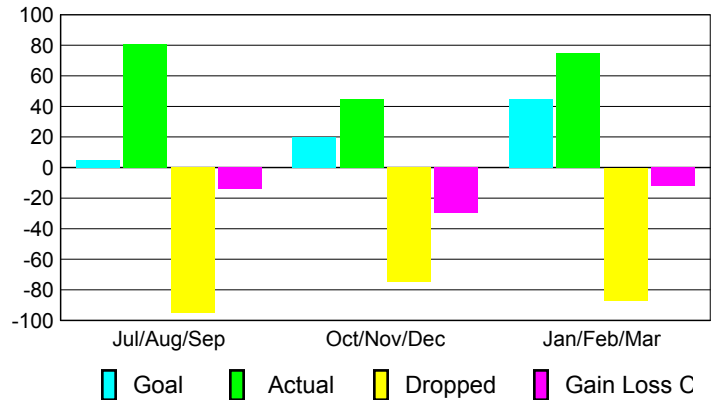

Membership Results 2009-2010

Goal, New, Dropped, Gain/Loss

Comparison of Membership Gain/Loss

Current Year Compared to the Previous Year